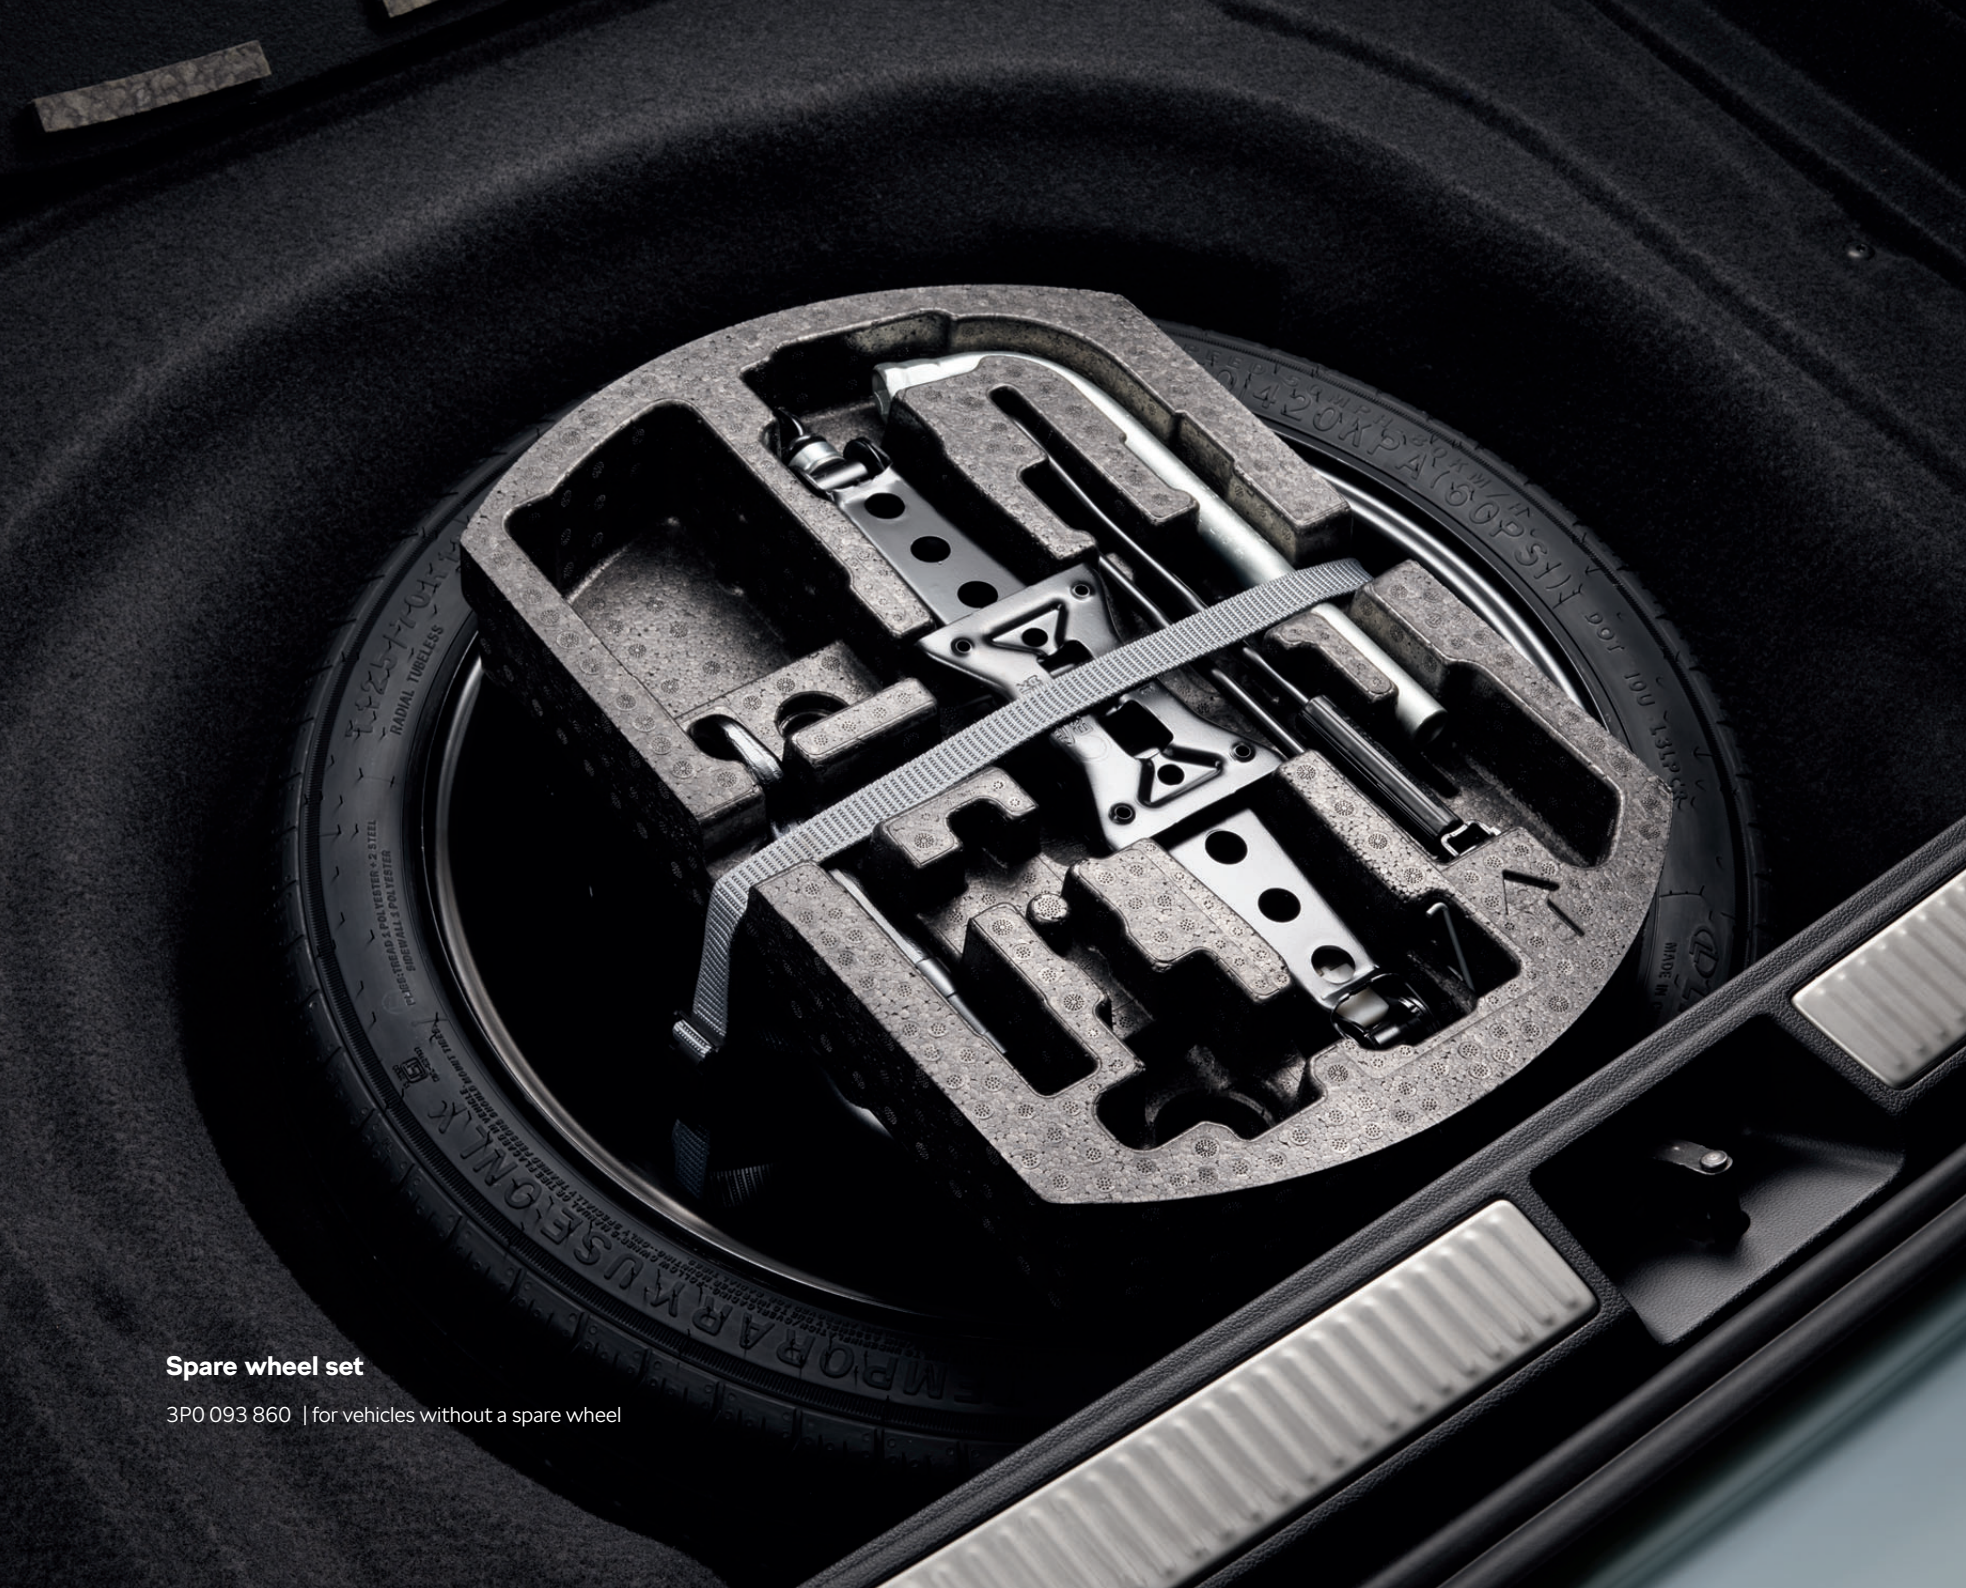

000 019 819A

Spare wheel set

3P0 093 860 | for vehicles without a spare wheel

**Assembly
manual**

18" Spare wheel - space saver*

3P0 073 098A | 4.0J x 18" ET28 125/70 R18

Snow chains

000 091 387AP | for 16" and 17" wheel