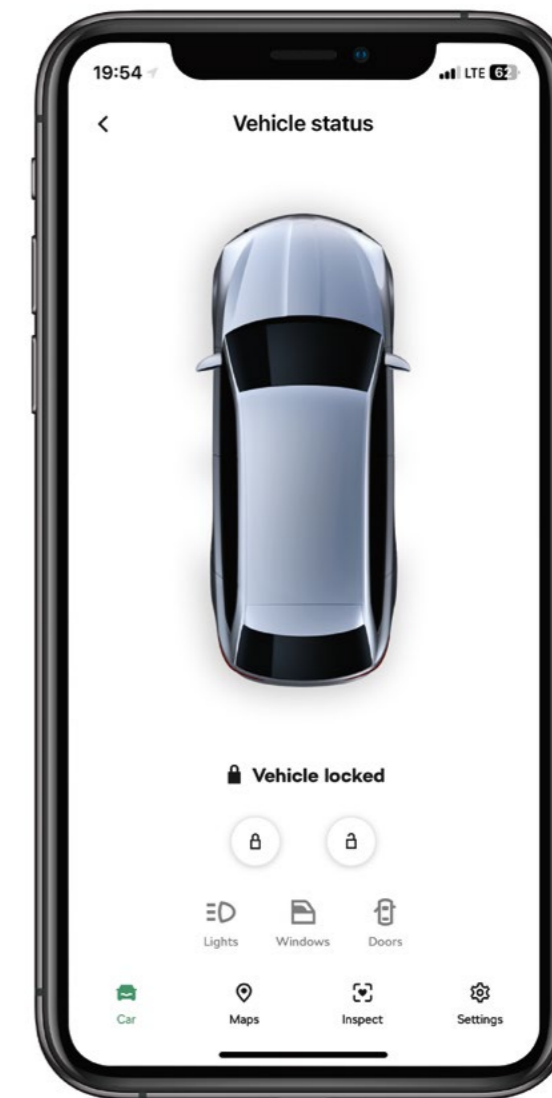

USB-C to USB-A 3.0 Adapter

000 051 443J

MyŠkoda

Škoda connect and other digital services in your pocket.

It's about the journey, not just the destination and with the Škoda Kamiq, everyone in the vehicle can enjoy the trip. A connected multimedia system makes it easy to communicate with friends and family, get the information you need, and keep you and your passengers happy and entertained while you drive.

With MyŠkoda you can enjoy even greater interaction with your vehicle. Use the app to remotely check the status of your vehicle, lock or unlock it, or display its parking position. Keep track of your driving data and statistics so you can see, for example, how your monthly driven distance or fuel consumption changes. The app also offers access to the vehicle manual or allows you to interact with your preferred service partner, with a number of further functions just waiting to be explored.

With MyŠkoda in place, your car remains under your control at all times. The app is available for download via the App Store (iOS) and Google Play (Android). Škoda Connect services are available based on the ordered service bundle: Infotainment Online or Proactive Service and Remote Access.