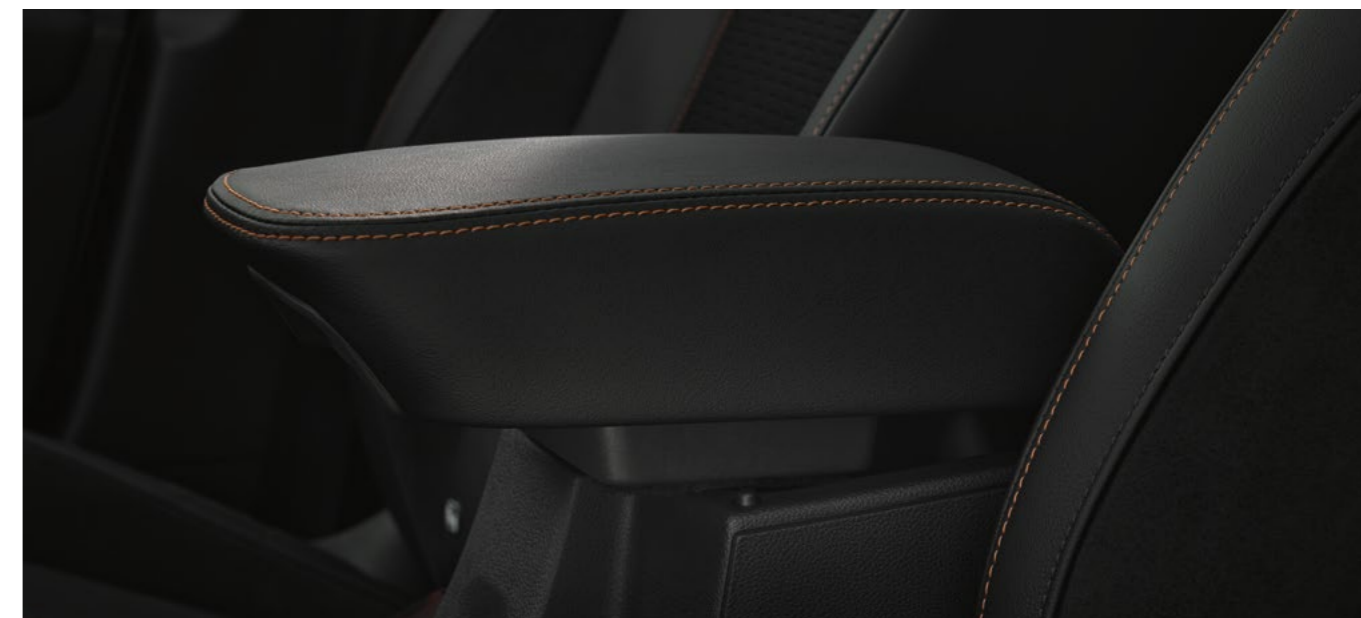

**Adapter under
armrest**

654 061 123A