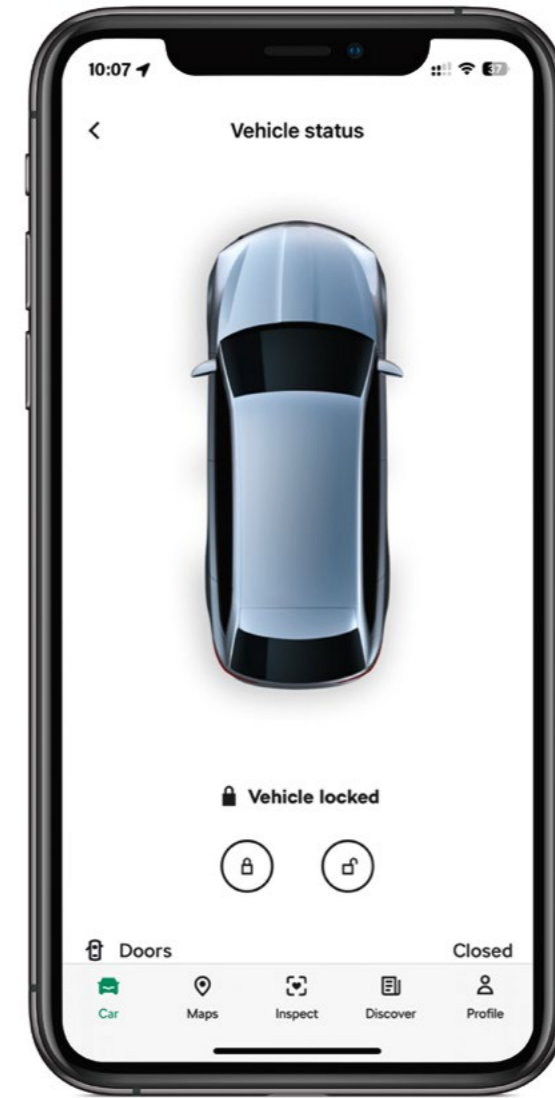

MyŠkoda

Škoda Connect and other digital services in your pocket.

It's about the journey, not just the destination and with the Škoda Karoq, everyone in the vehicle can enjoy the trip. A connected multimedia system makes it easy to communicate with friends and family, get the information you need, and keep you and your passengers happy and entertained while you drive.

With MyŠkoda you can enjoy even greater interaction with your vehicle. Use the app to remotely check the status of your vehicle, lock or unlock it, or display its parking position. Keep track of your driving data and statistics so you can see, for example, how your monthly driven distance or fuel consumption changes. The app also offers access to the vehicle manual or allows you to interact with your preferred service partner, with a number of further functions just waiting to be explored.

With MyŠkoda in place, your car remains under your control at all times. The app is available for download via the App Store (iOS) and Google Play (Android). Škoda Connect services are available based on the ordered service bundle: Infotainment Online or Proactive Service and Remote Access.