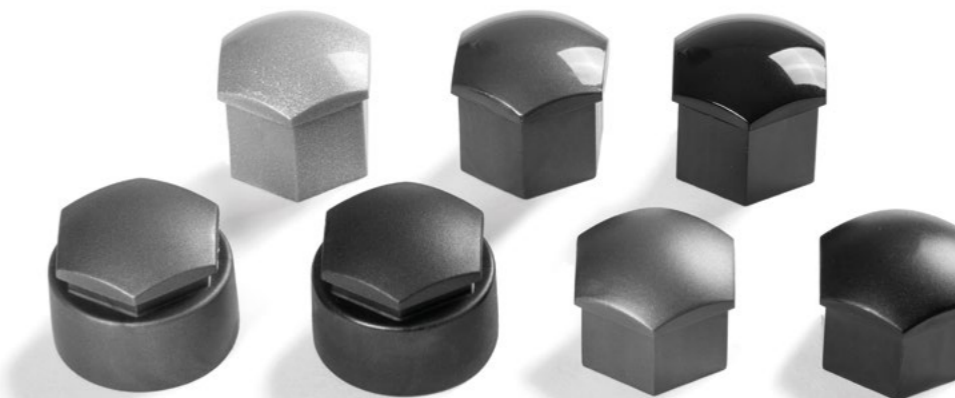

Škoda
Lifestyle

Badminton

Material: aluminium, plastic, polyester case
Dimensions: 69 × 23 × 8 cm
Colour: electric green, black

6U0 050 540

Functional towel

Material: 80% polyester, 20% nylon
Dimensions: 75 × 150 cm
Colour: emerald green, electric green